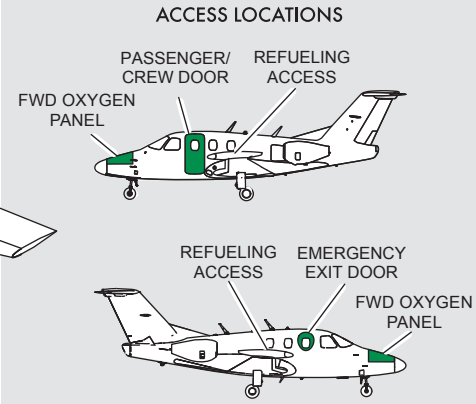

ECLIPSE EA500/EA550 AIRCRAFT RESCUE CREW CHART

ECLIPSE
AEROSPACE

WARNING FIRE FIGHTING AGENTS

- FOR BRAKE/WHEEL FIRES USE ONLY DRY POWDER OR CLASS D FIRE EXTINGUISHERS.
- FOR ALL OTHER PARTS OF THE AIRCRAFT USE CLASS B OR C FIRE EXTINGUISHERS.