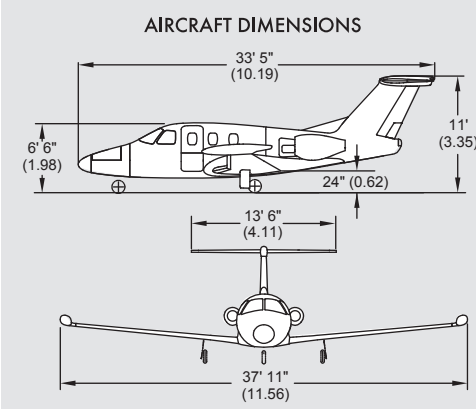

ECLIPSE EA500/EA550 AIRCRAFT RESCUE CREW CHART

ECLIPSE
AEROSPACE

WARNING FIRE FIGHTING AGENTS

- FOR BRAKE/WHEEL FIRES USE ONLY DRY POWDER OR CLASS D FIRE EXTINGUISHERS.
- FOR ALL OTHER PARTS OF THE AIRCRAFT USE CLASS B OR C FIRE EXTINGUISHERS.