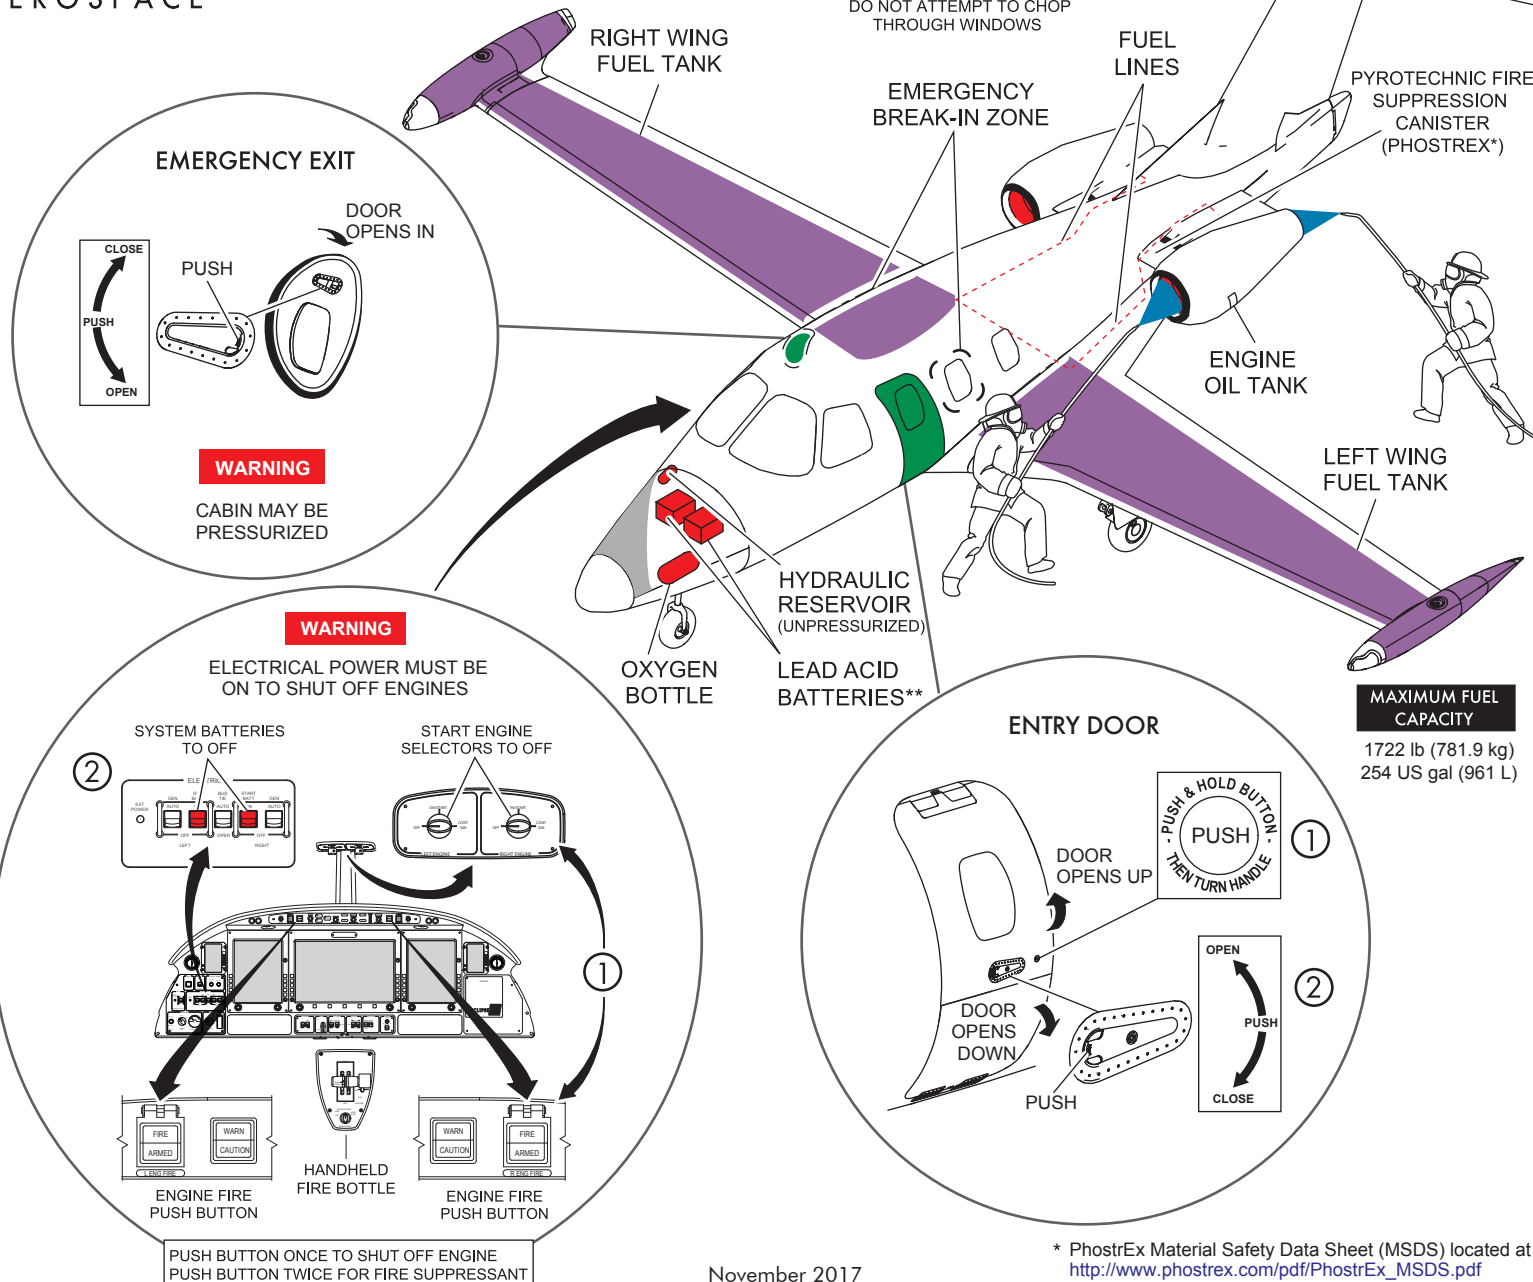

ECLIPSE EA500/EA550 AIRCRAFT RESCUE CREW CHART

ECLIPSE
AEROSPACE

WARNING FIRE FIGHTING AGENTS

- FOR BRAKE/WHEEL FIRES USE ONLY DRY POWDER OR CLASS D FIRE EXTINGUISHERS.
- FOR ALL OTHER PARTS OF THE AIRCRAFT USE CLASS B OR C FIRE EXTINGUISHERS.

* PhostrEx Material Safety Data Sheet (MSDS) located at http://www.phostrEx.com/pdf/PhostrEx_MSDS.pdf

** 28VDC Electrical System