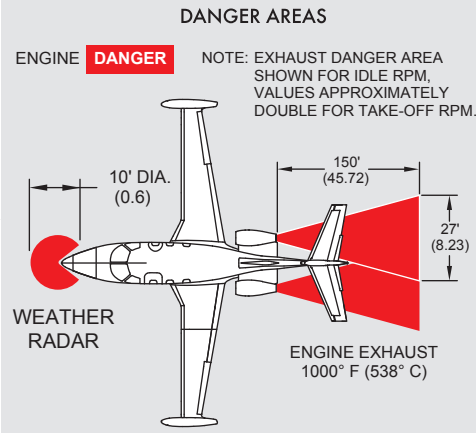

ECLIPSE EA500/EA550 AIRCRAFT RESCUE CREW CHART

ECLIPSE
AEROSPACE

WARNING FIRE FIGHTING AGENTS

- FOR BRAKE/WHEEL FIRES USE ONLY DRY POWDER OR CLASS D FIRE EXTINGUISHERS.
- FOR ALL OTHER PARTS OF THE AIRCRAFT USE CLASS B OR C FIRE EXTINGUISHERS.